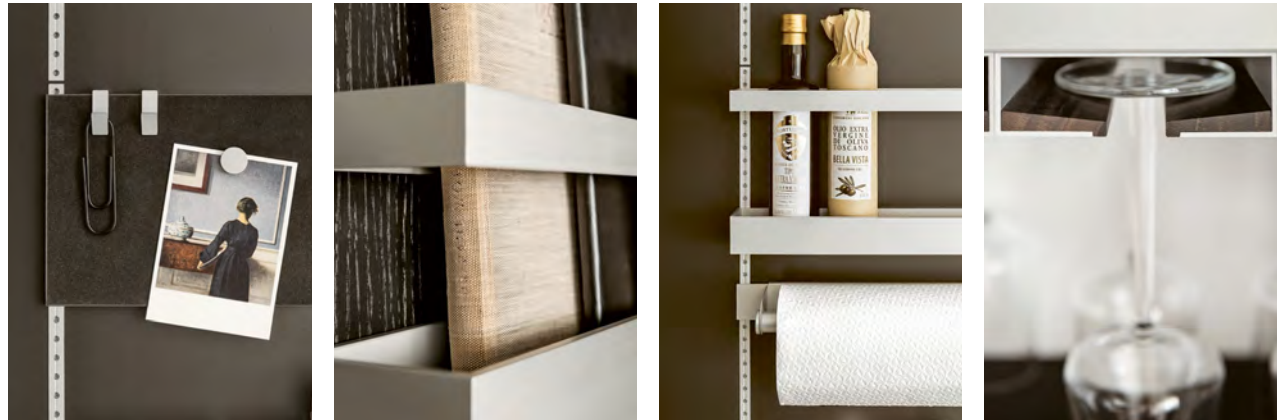

SIEMATIC MULTIMATIC

ORGANIZING YOUR HOME HAS NEVER BEEN SO MUCH FUN

With *MultiMatic*, the design philosophy of *SieMatic interior accessories* has been applied consistently for drawers and pull-outs in tall, wall, and base cabinets. This highly flexible interior design system exclusive to *SieMatic* offers the same aesthetic pleasure created by an elegant combination of materials, such as high-quality aluminum, precious wood, and fine porcelain – while also offering many new functions perfected down to the last detail, giving you up to 30% more storage space.