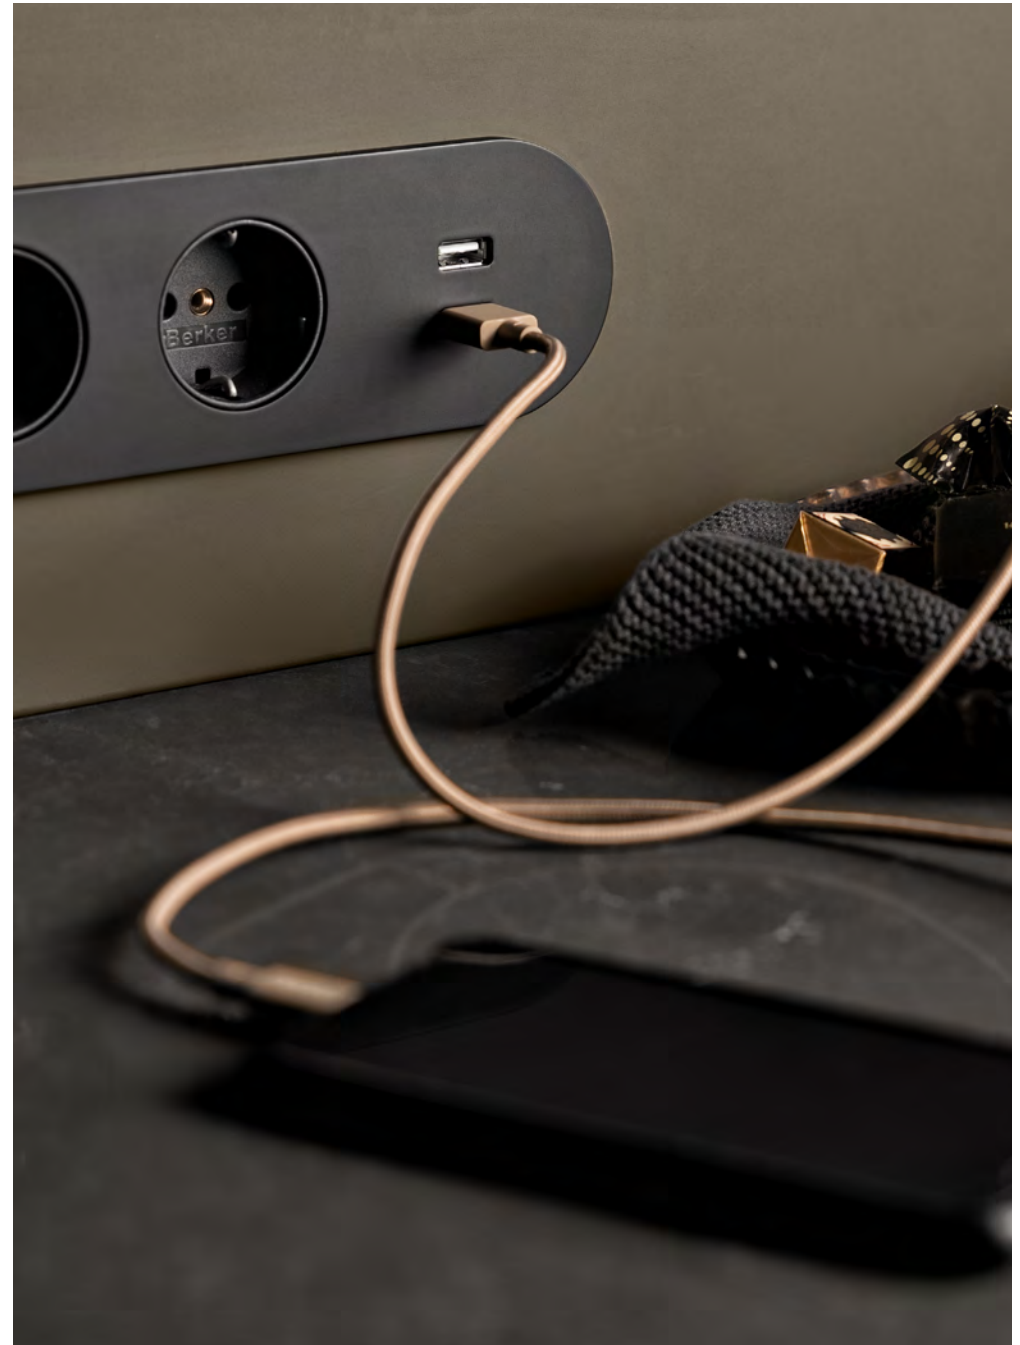

CHARACTERISTIC SILHOUETTE

The elegantly sweeping side panels bring to mind the traditional kitchen buffet of days of yore.

A MYRIAD OF FUNCTIONS IN A SMALL SPACE

From a little espresso to a great feast – it can all be prepared here. But even without the integrated stovetop and sink, the SieMatic 29 testifies to good taste.