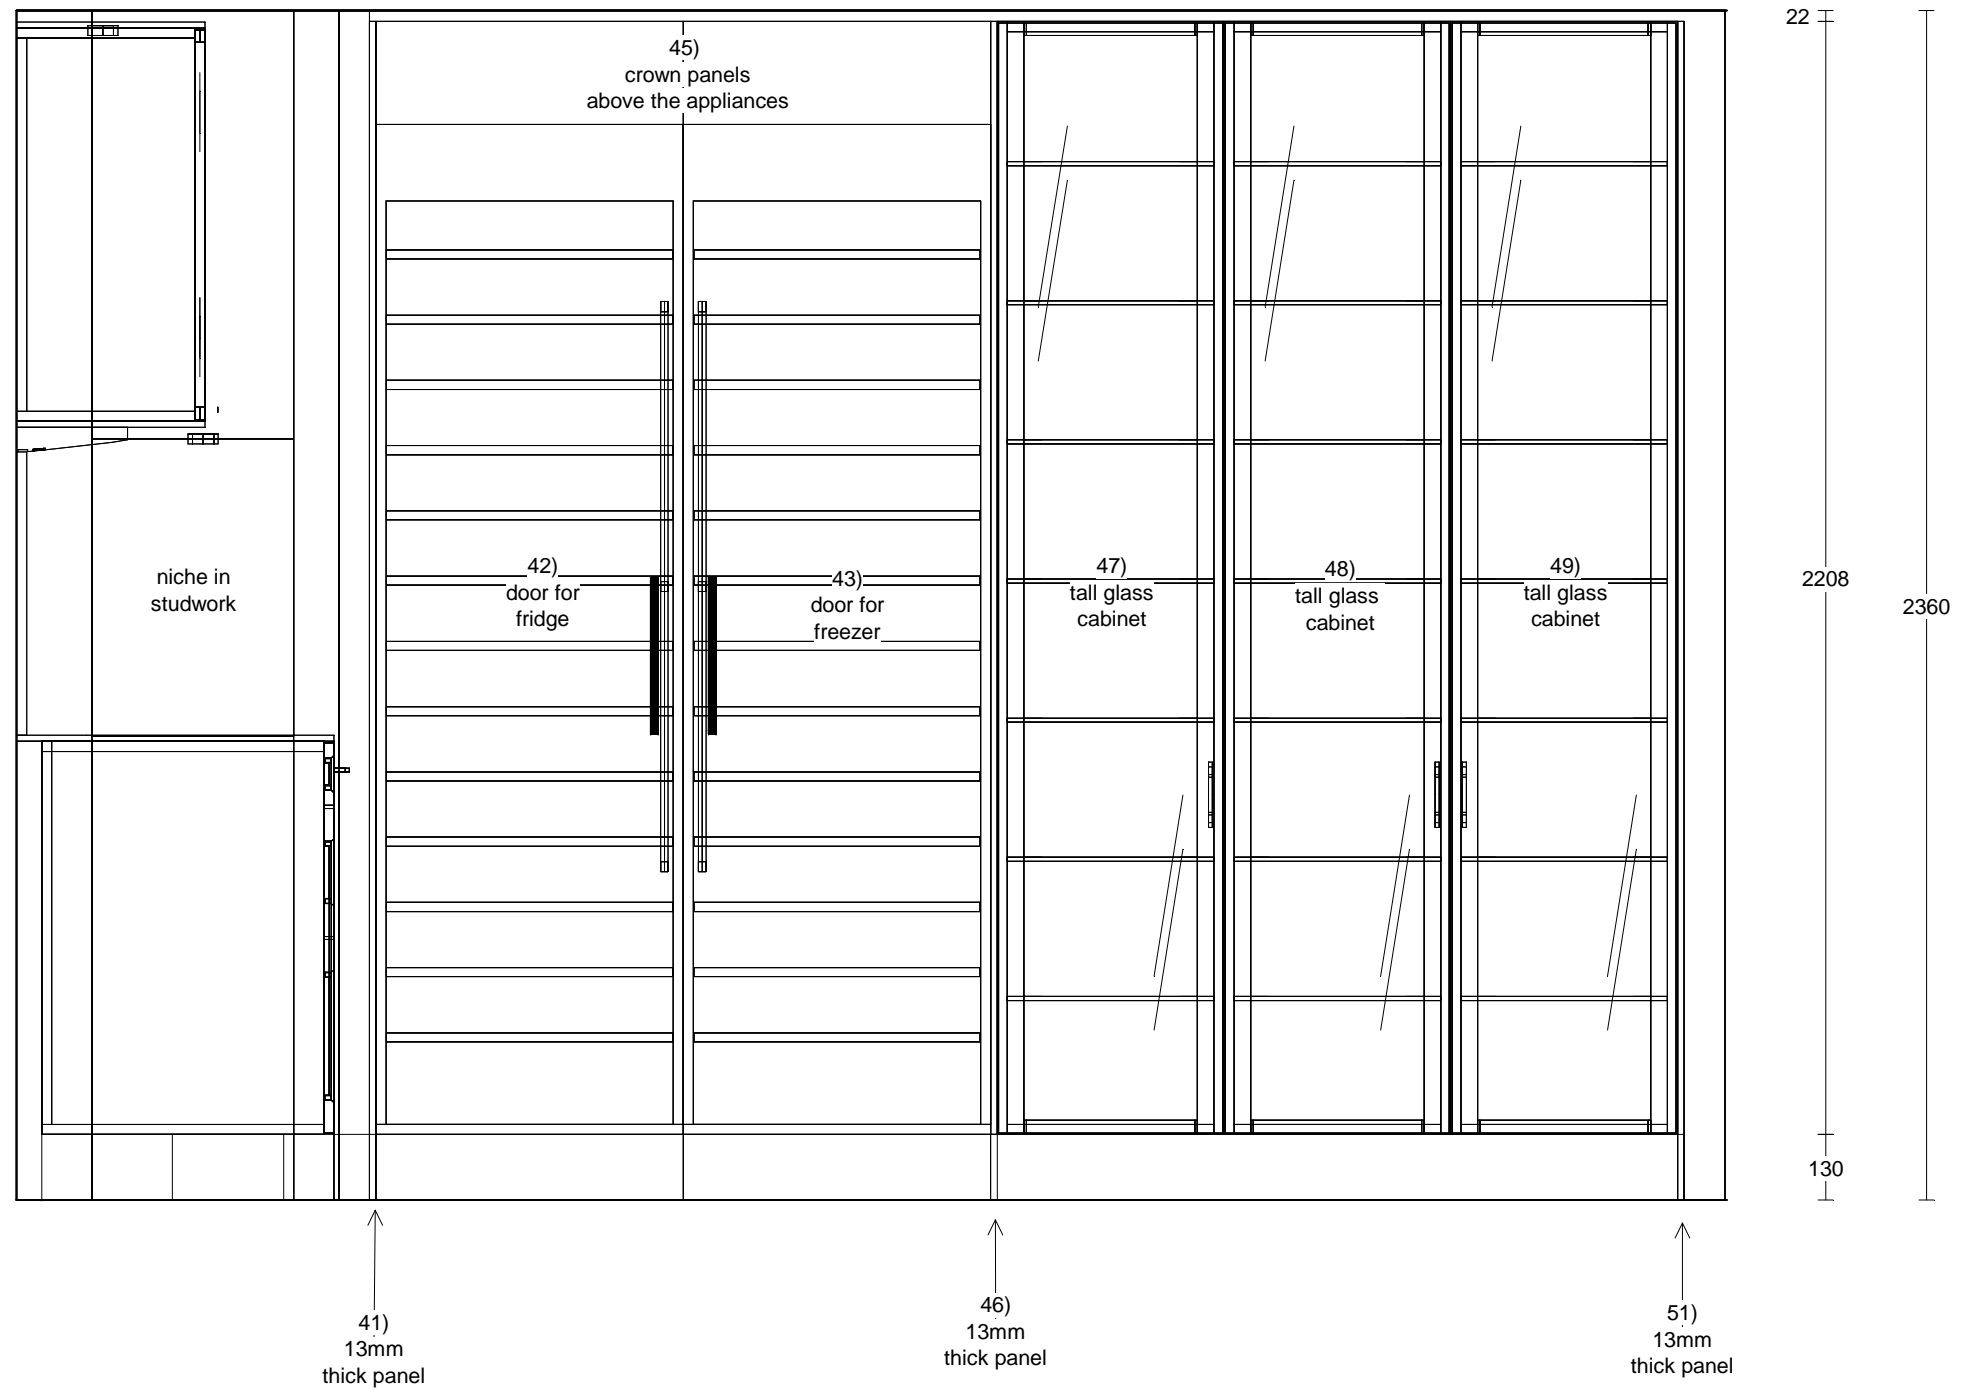

DK4 BEAUX ARTS DISPLAY

ELEVATION C

Designer: Kirsten Milton

View: Elevation

Scale: 1:15

Date: 25/9/15

Contract Number: ASC56239

Range: SieMatic SC/SE Beaux Arts

Door Style: SE2002BA Sterling Grey Gloss / SE4004N Ebony Gloss Veneer

Handle: 269 Stirrup Handle / 182 Knob / 285 Bar handle

Client: Nicholas Anthony Showroom

Site Address: 65 High Street

Site Address: Ascot