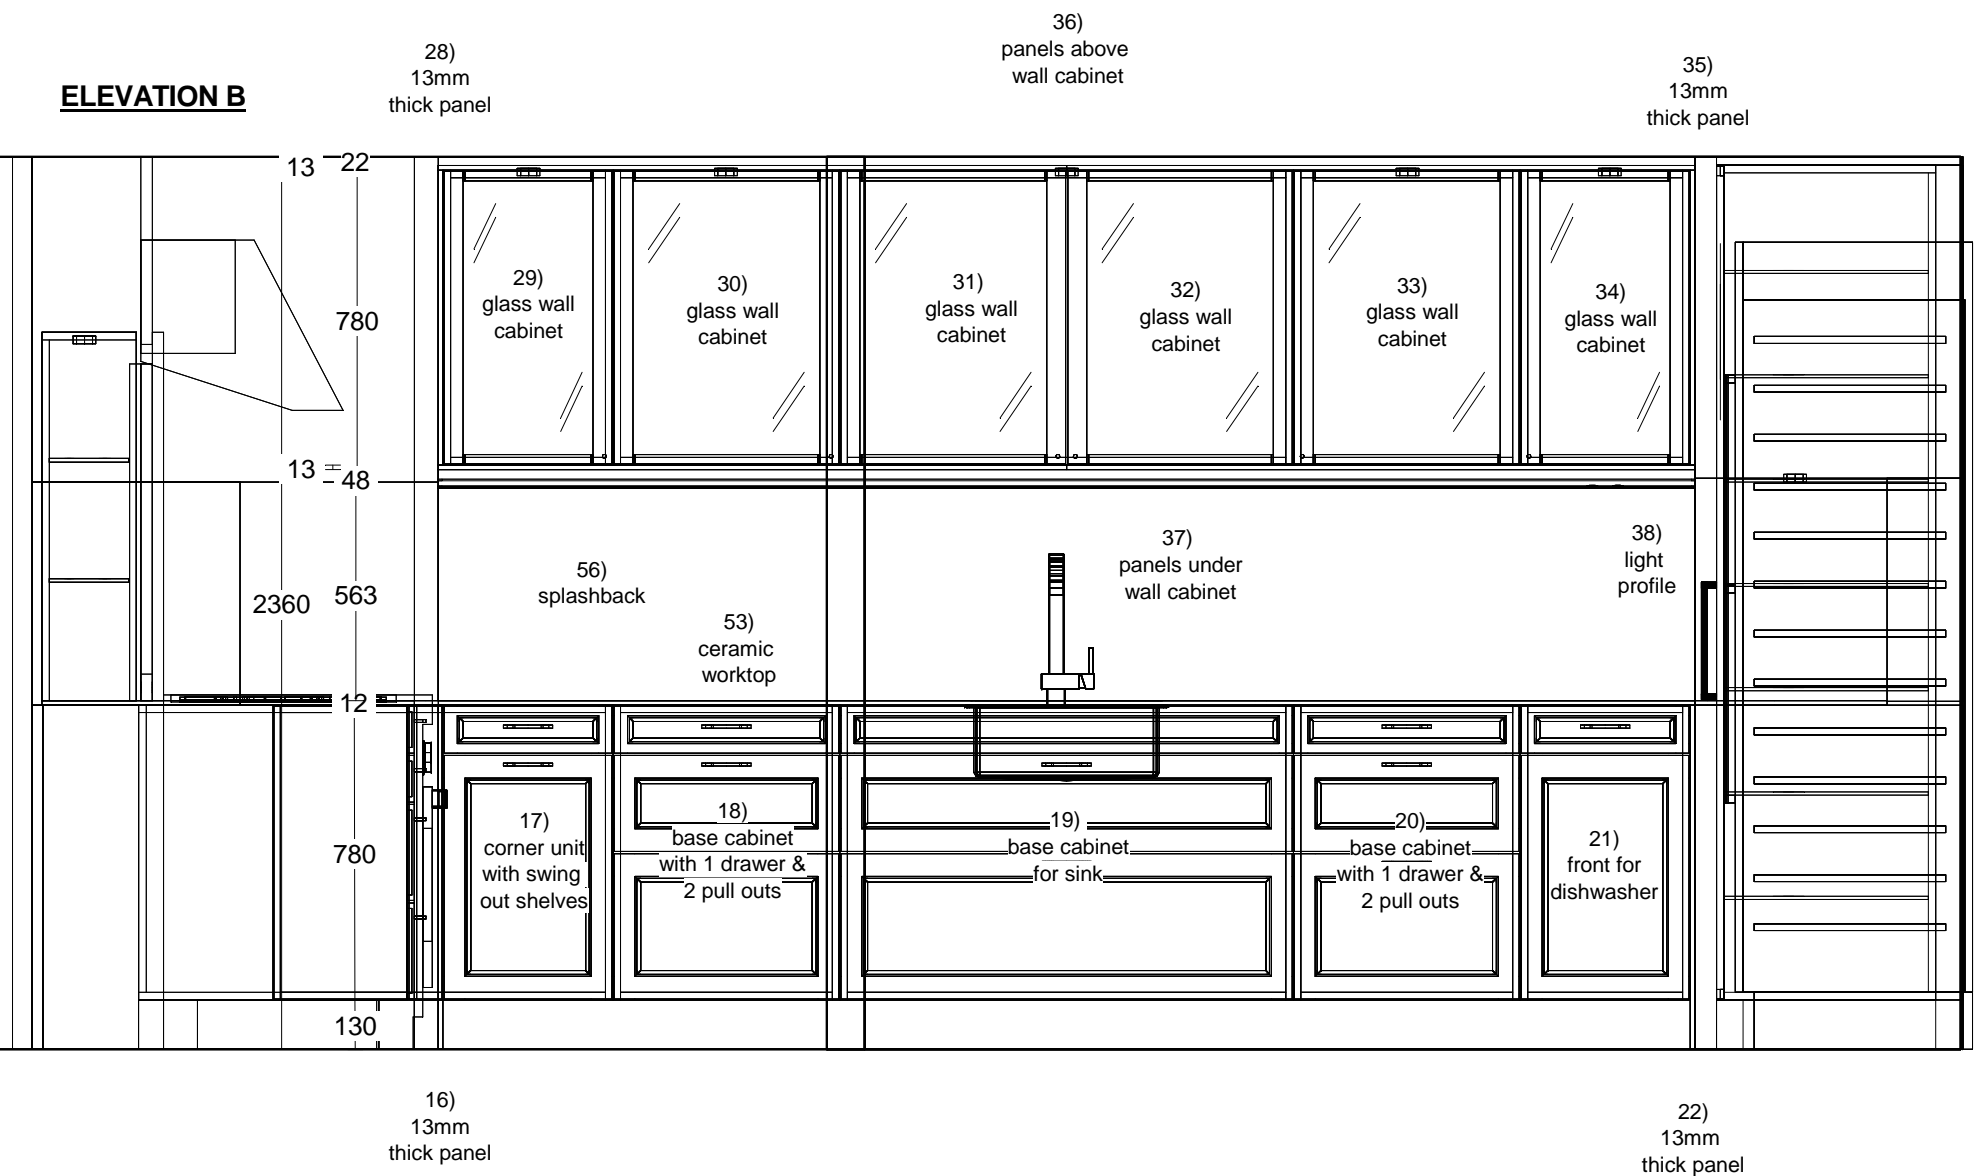

DK4 BEAUX ARTS DISPLAY

ELEVATION B

	Designer: Kirsten Milton	Contract Number: ASC56239	Client: Nicholas Anthony Showroom
	View: Elevation	Range: SieMatic SC/SE Beaux Arts	Site Address: 65 High Street
	Scale: 1:20	Door Style: SE2002BA Sterling Grey Gloss / SE4004N Ebony Gloss Veneer	Site Address: Ascot
	Date: 25/9/15	Handle: 269 Stirrup Handle / 182 Knob / 285 Bar handle	Site Address: SL5 7HP