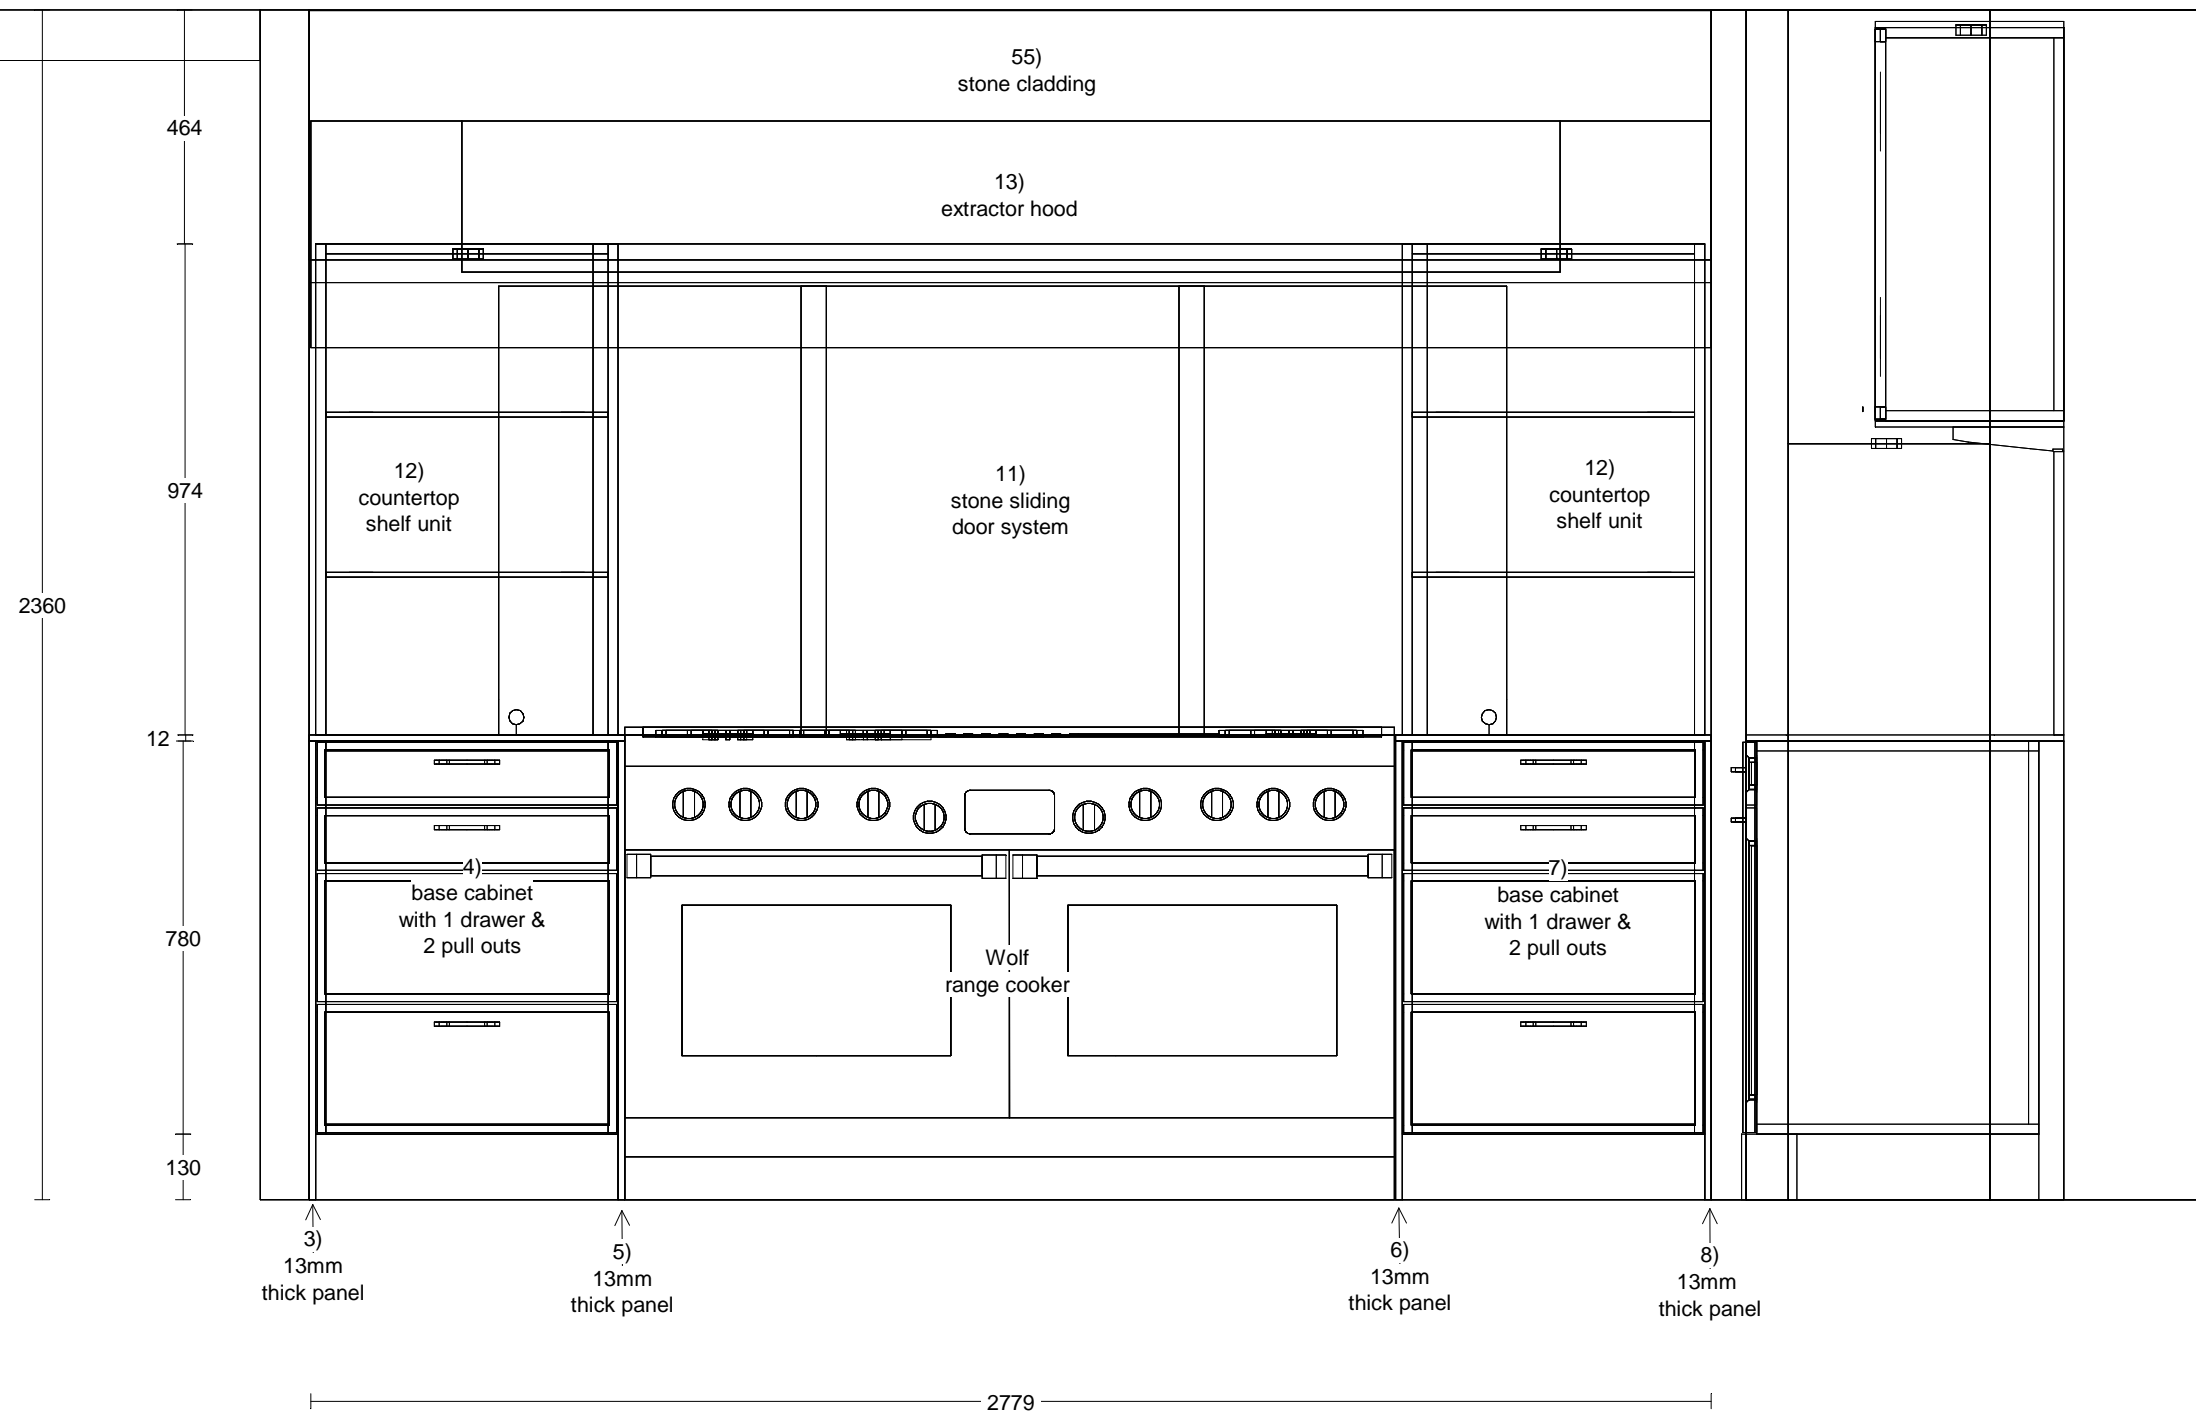

**DK4 BEAUX ARTS DISPLAY**

**ELEVATION A**

Designer: Kirsten Milton

View: Elevation

Scale: 1:15

Date: 25/9/15

Contract Number: ASC56239

Range: SieMatic SC/SE Beaux Arts

Door Style: SE2002BA Sterling Grey Gloss / SE4004N Ebony Gloss Veneer

Handle: 269 Stirrup Handle / 182 Knob / 285 Bar handle

Client: Nicholas Anthony Showroom

Site Address: 65 High Street

Site Address: Ascot